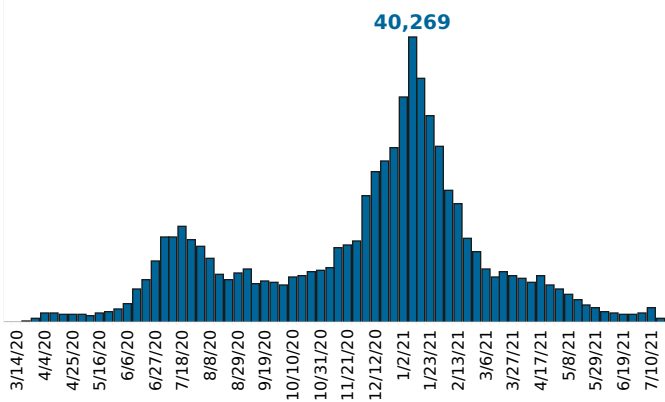

# COVID-19 in South Carolina

As of 11:59 PM on 7/12/2021

**Cases**

600,607

**Select Date Range & County to Filter Page Values**  
Non-Null Values Only

COUNTY

All

**Past 2 weeks Confirmed**

2,302

Rate of COVID-19 Cases per 10,000 population, by County  
County Displayed: **South Carolina** | Dates Displayed: 3/4/2020 to 7/12/2021  
[Use County Filter Above to View ZIP Code Counts](#)

**Find your ZIP**

All

Reported COVID-19 Cases, by Week of Report  
County Displayed: **South Carolina** | Dates Displayed: 3/4/2020 to 7/12/2021

County Displayed: **South Carolina** | Dates Displayed: 3/4/2020 to 7/12/2021  
**Note: Data is suppressed for fewer than 5 cases**