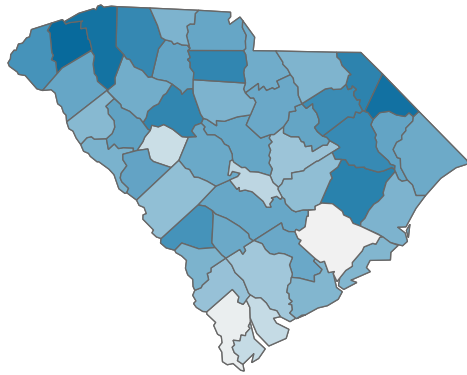

# COVID-19 in South Carolina

As of 11:59 PM on 7/12/2021

**Cases**

600,607

**Select Date Range & County to Filter Page Values**  
Non-Null Values Only

COUNTY

All

**Past 2 weeks Confirmed**

2,302

Rate of COVID-19 Cases per 10,000 population, by County  
County Displayed: **South Carolina** | Dates Displayed: 3/4/2020 to 7/12/2021  
[Use County Filter Above to View ZIP Code Counts](#)

**Find your ZIP**

All

Reported COVID-19 Cases, by Week of Report  
County Displayed: **South Carolina** | Dates Displayed: 3/4/2020 to 7/12/2021

County Displayed: **South Carolina** | Dates Displayed: 3/4/2020 to 7/12/2021  
**Note: Data is suppressed for fewer than 5 cases**